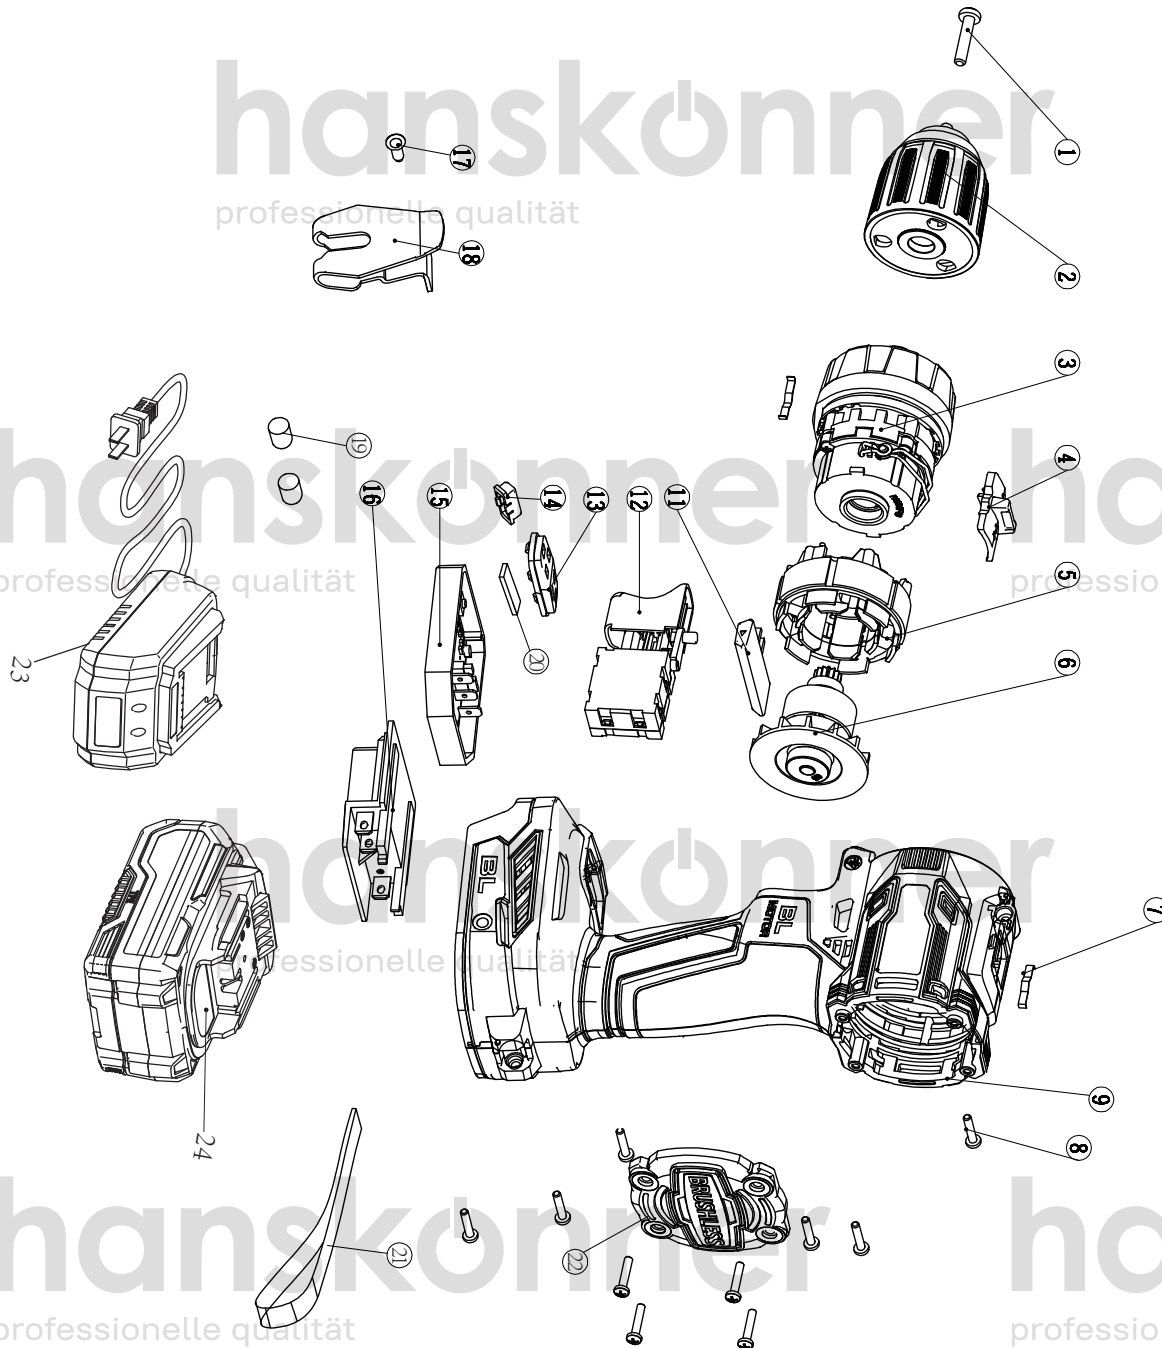

hanskonner

professionelle qualität

hanskonner

HCD2065BLC, HCD2065BLIC, HCD2065PRO

NO.	DESCRIPTION
1	SCREW M6X16
2	CHUCK
3	GEAR BOX ASSEMBLY
4	SPEED CHANGE BUTTON
5	STATOR
6	ROTOR
7	SHRAPNEL
8	SCREW ST3X12
9	HOUSING
11	DIRECTION ROD
12	SWITCH
13	MAGNET HOLDER
14	LED COVER
15	MOTOR PCB
16	CONNECTION FOOT
17	SCREW ST4.8X12
18	HOOK
19	RUBBER COLUMN
20	MAGNET
21	HANG ROPE
22	REAR HOUSING
23	CHARGER
24	BATTERY PACK